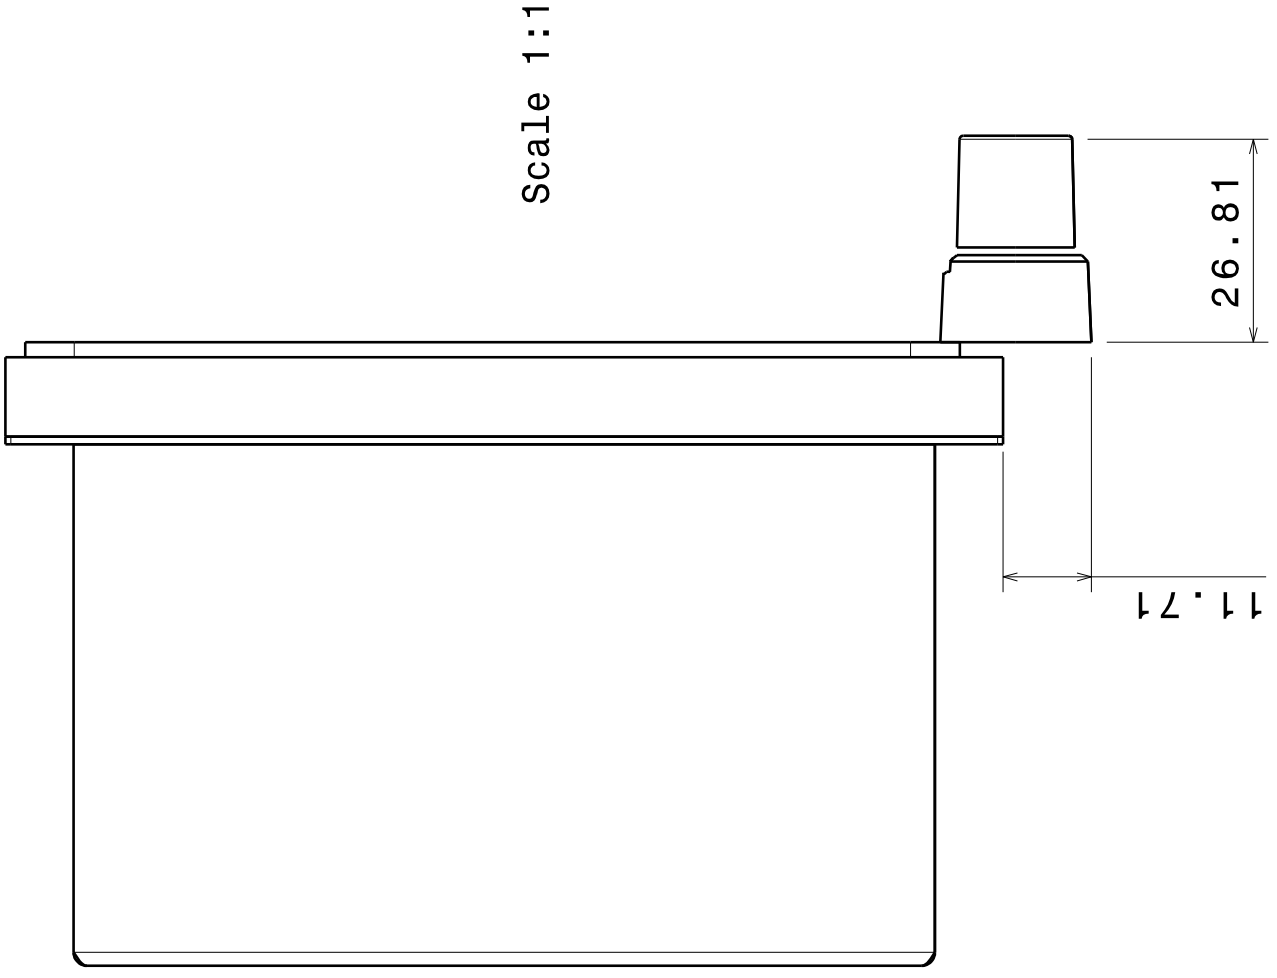

5,7" OpenVario with SteFly Rotary Module

Scale 1:1