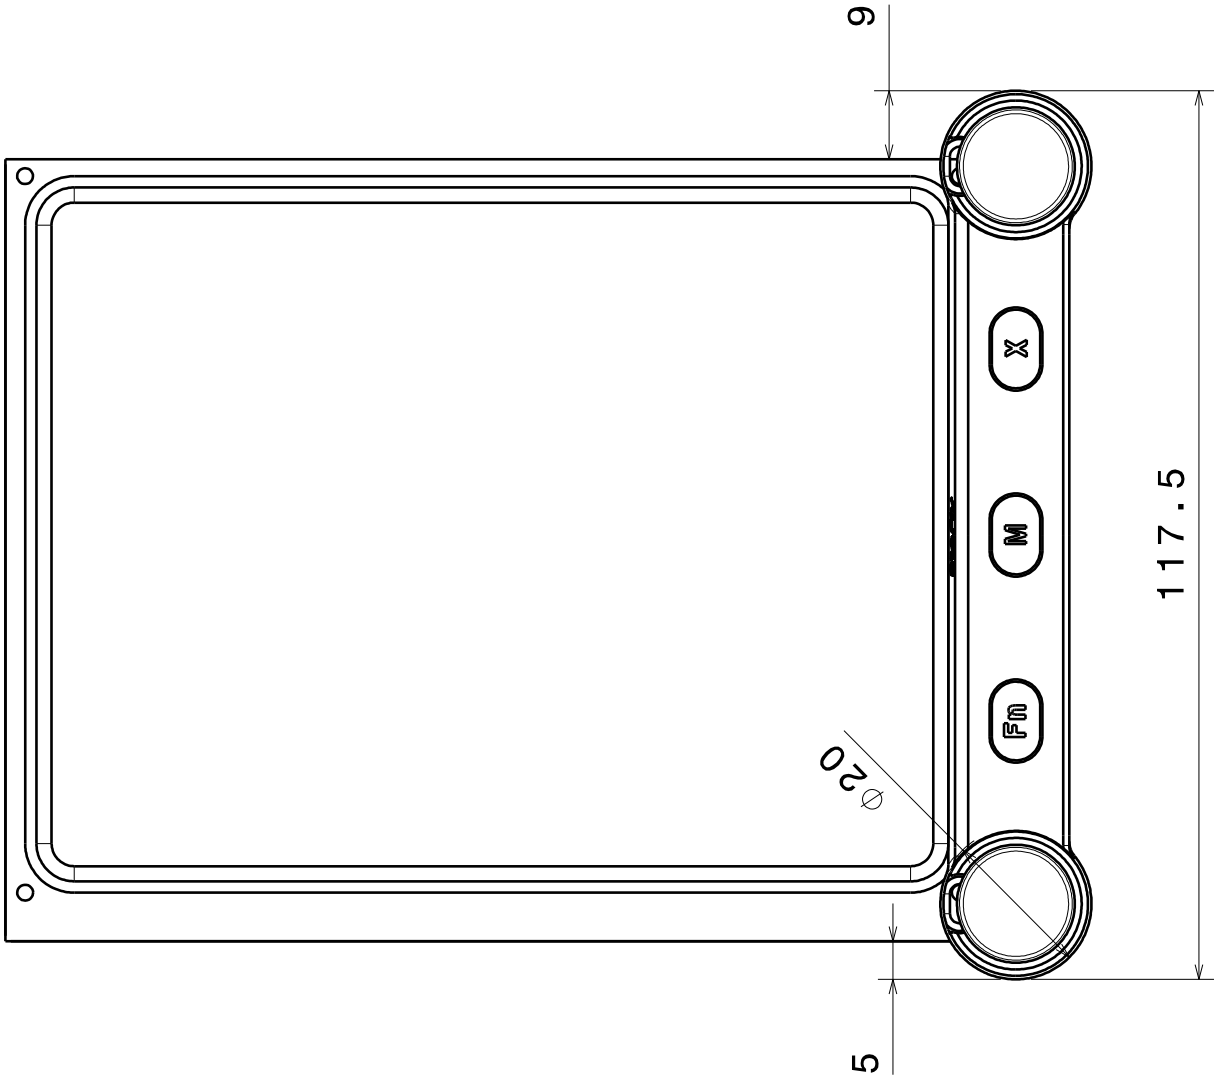

5,7" OpenVario with SteFly Rotary Module

Scale 1:1